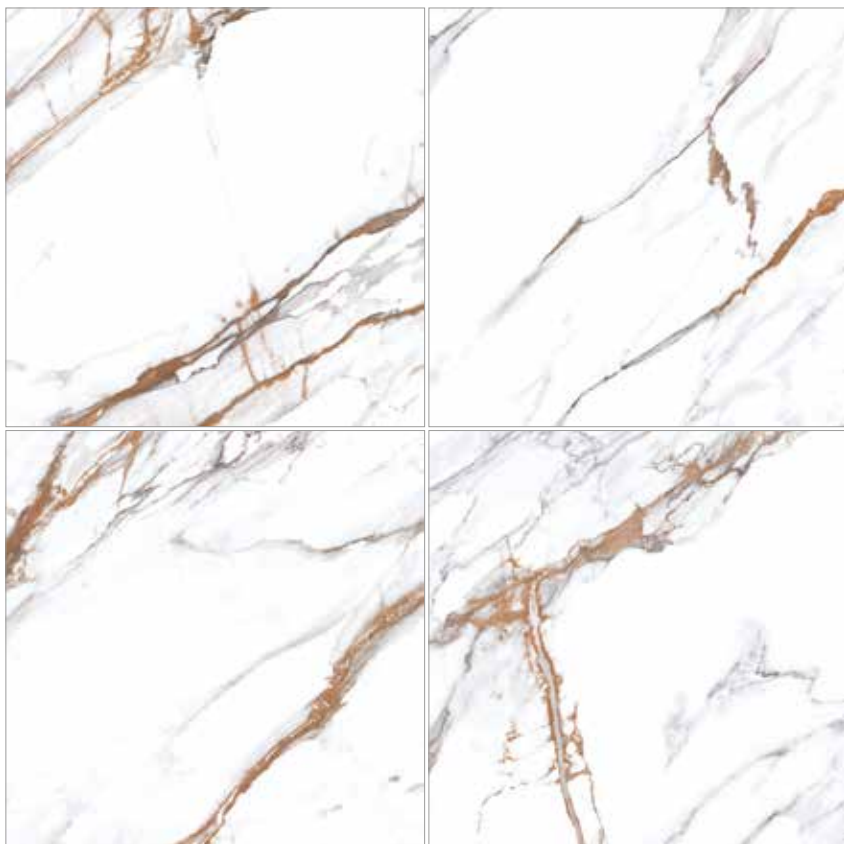

OHIO

GLAZED PORCELAIN

Sizes / Formatos

GLOSSY GLAZED RECTIFIED

60x60 /
24"x24"

GLOSSY GLAZED

60,8x60,8 /
24"x24"

Shade Variation / Variación Gráfica