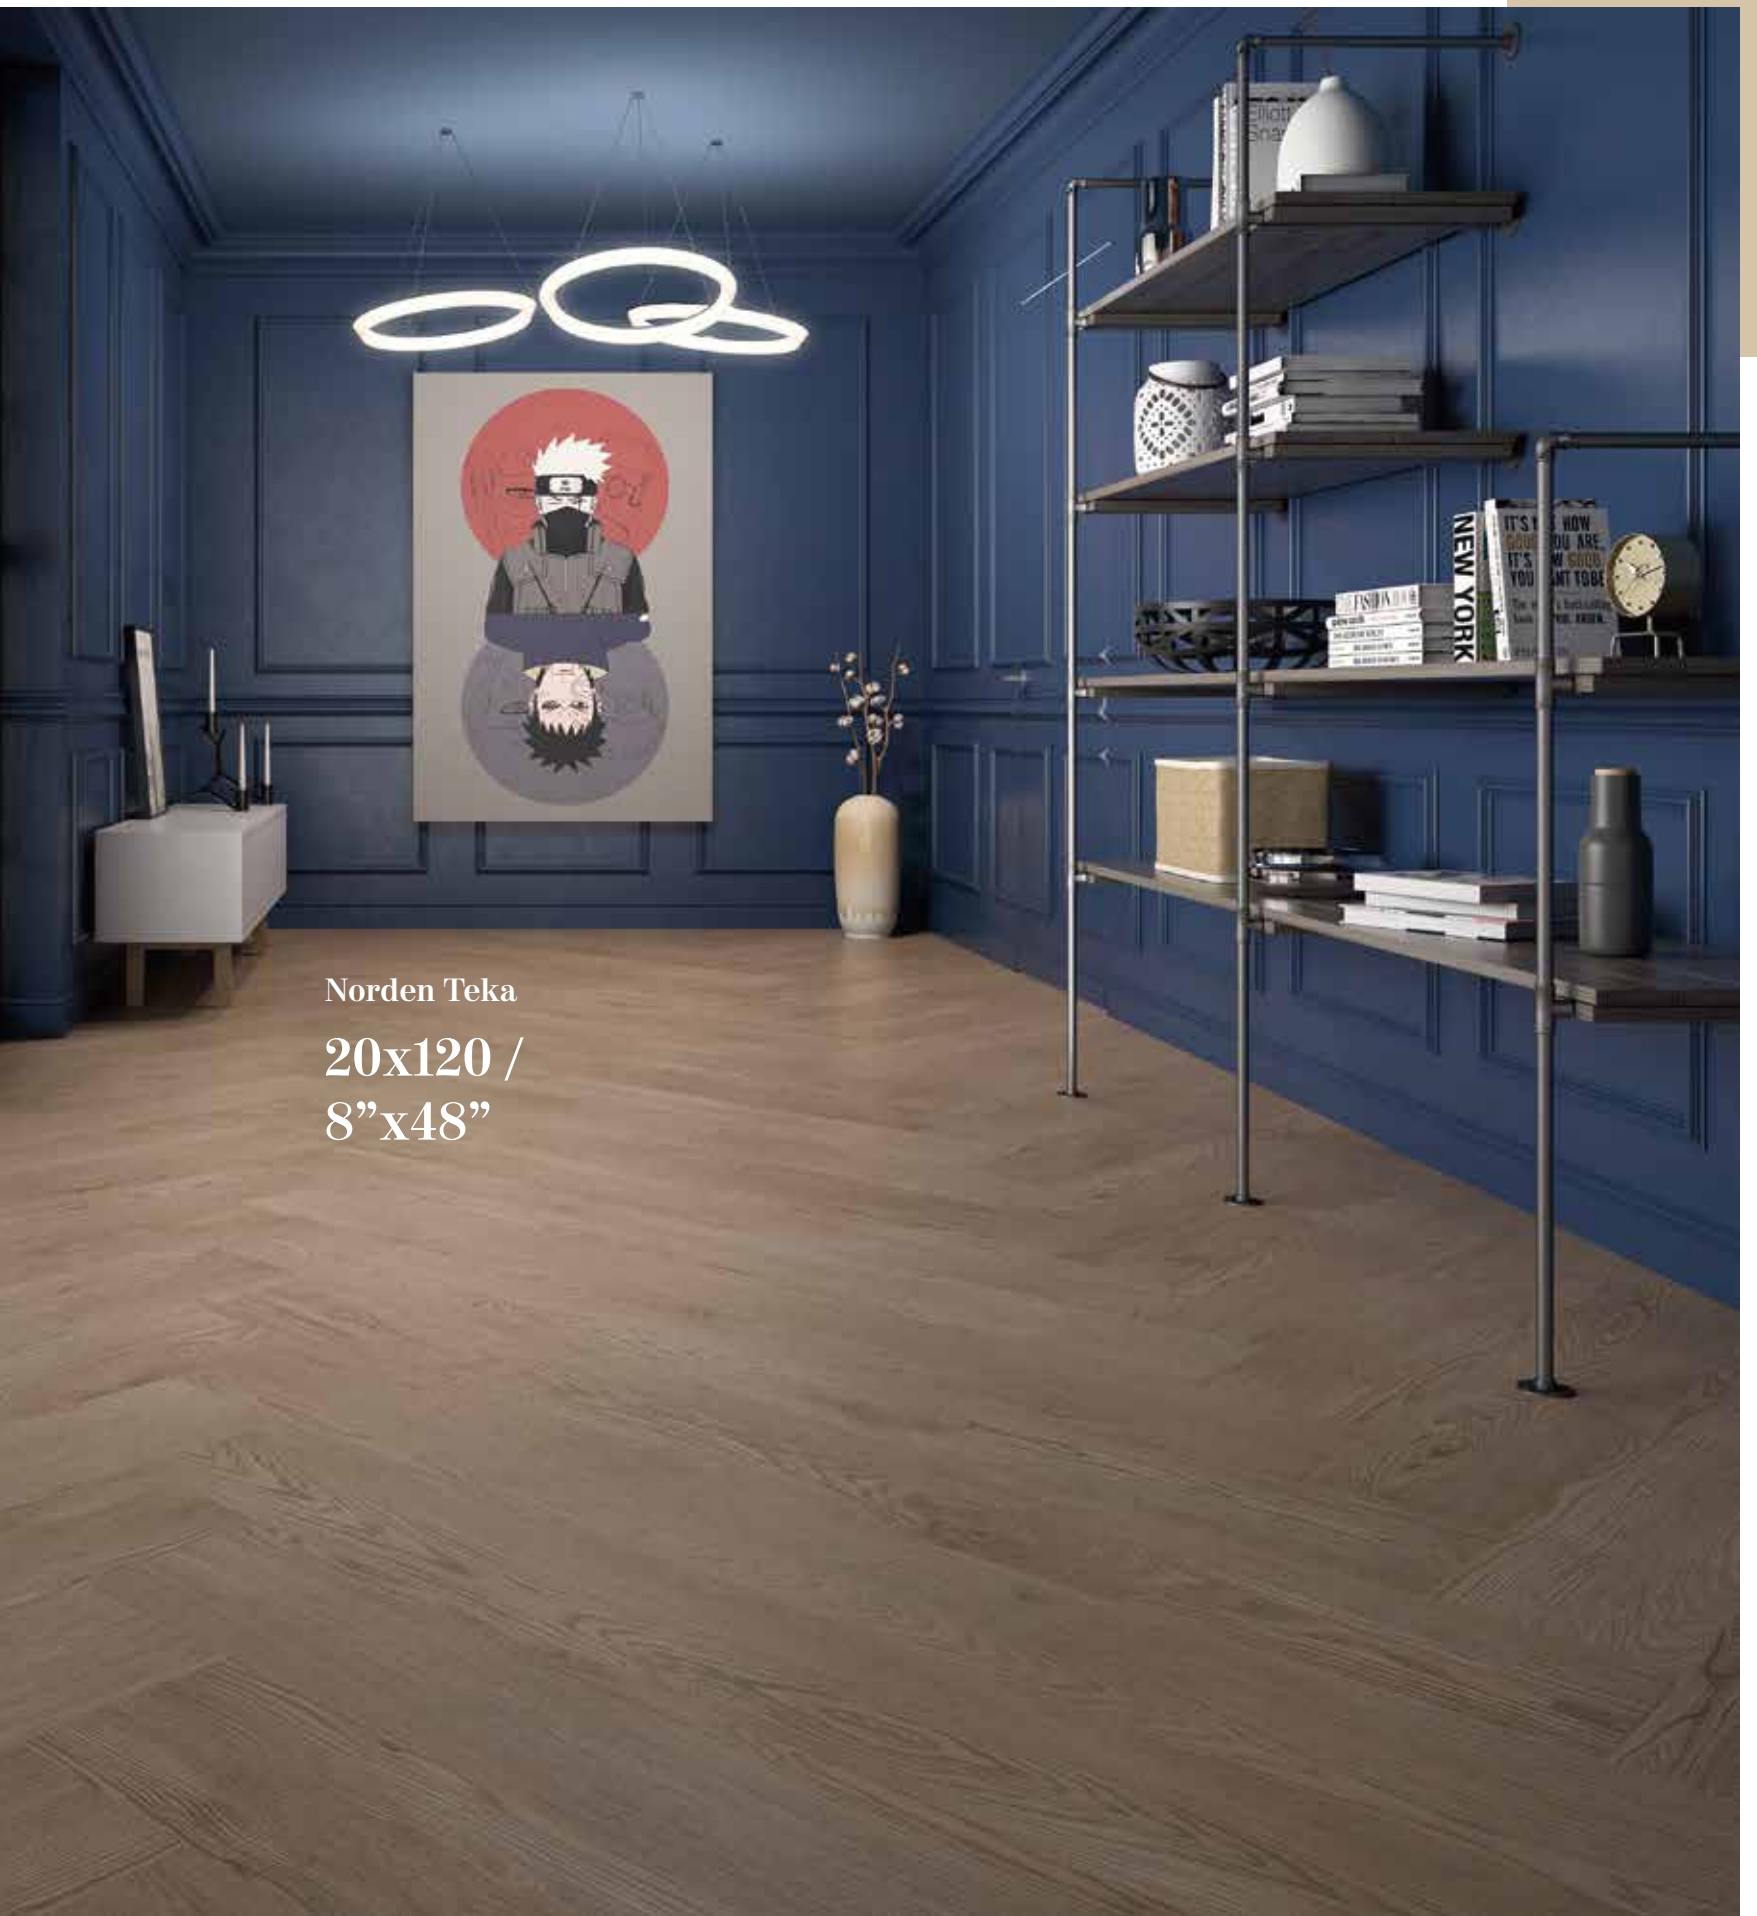

Norden Teka
20x120 /
8"x48"