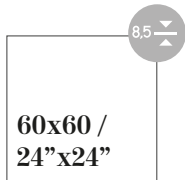

Sizes / Formatos

GLOSSY GLAZED RECTIFIED