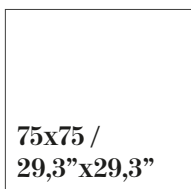

Sizes / Formatos

NATURAL RECTIFIED