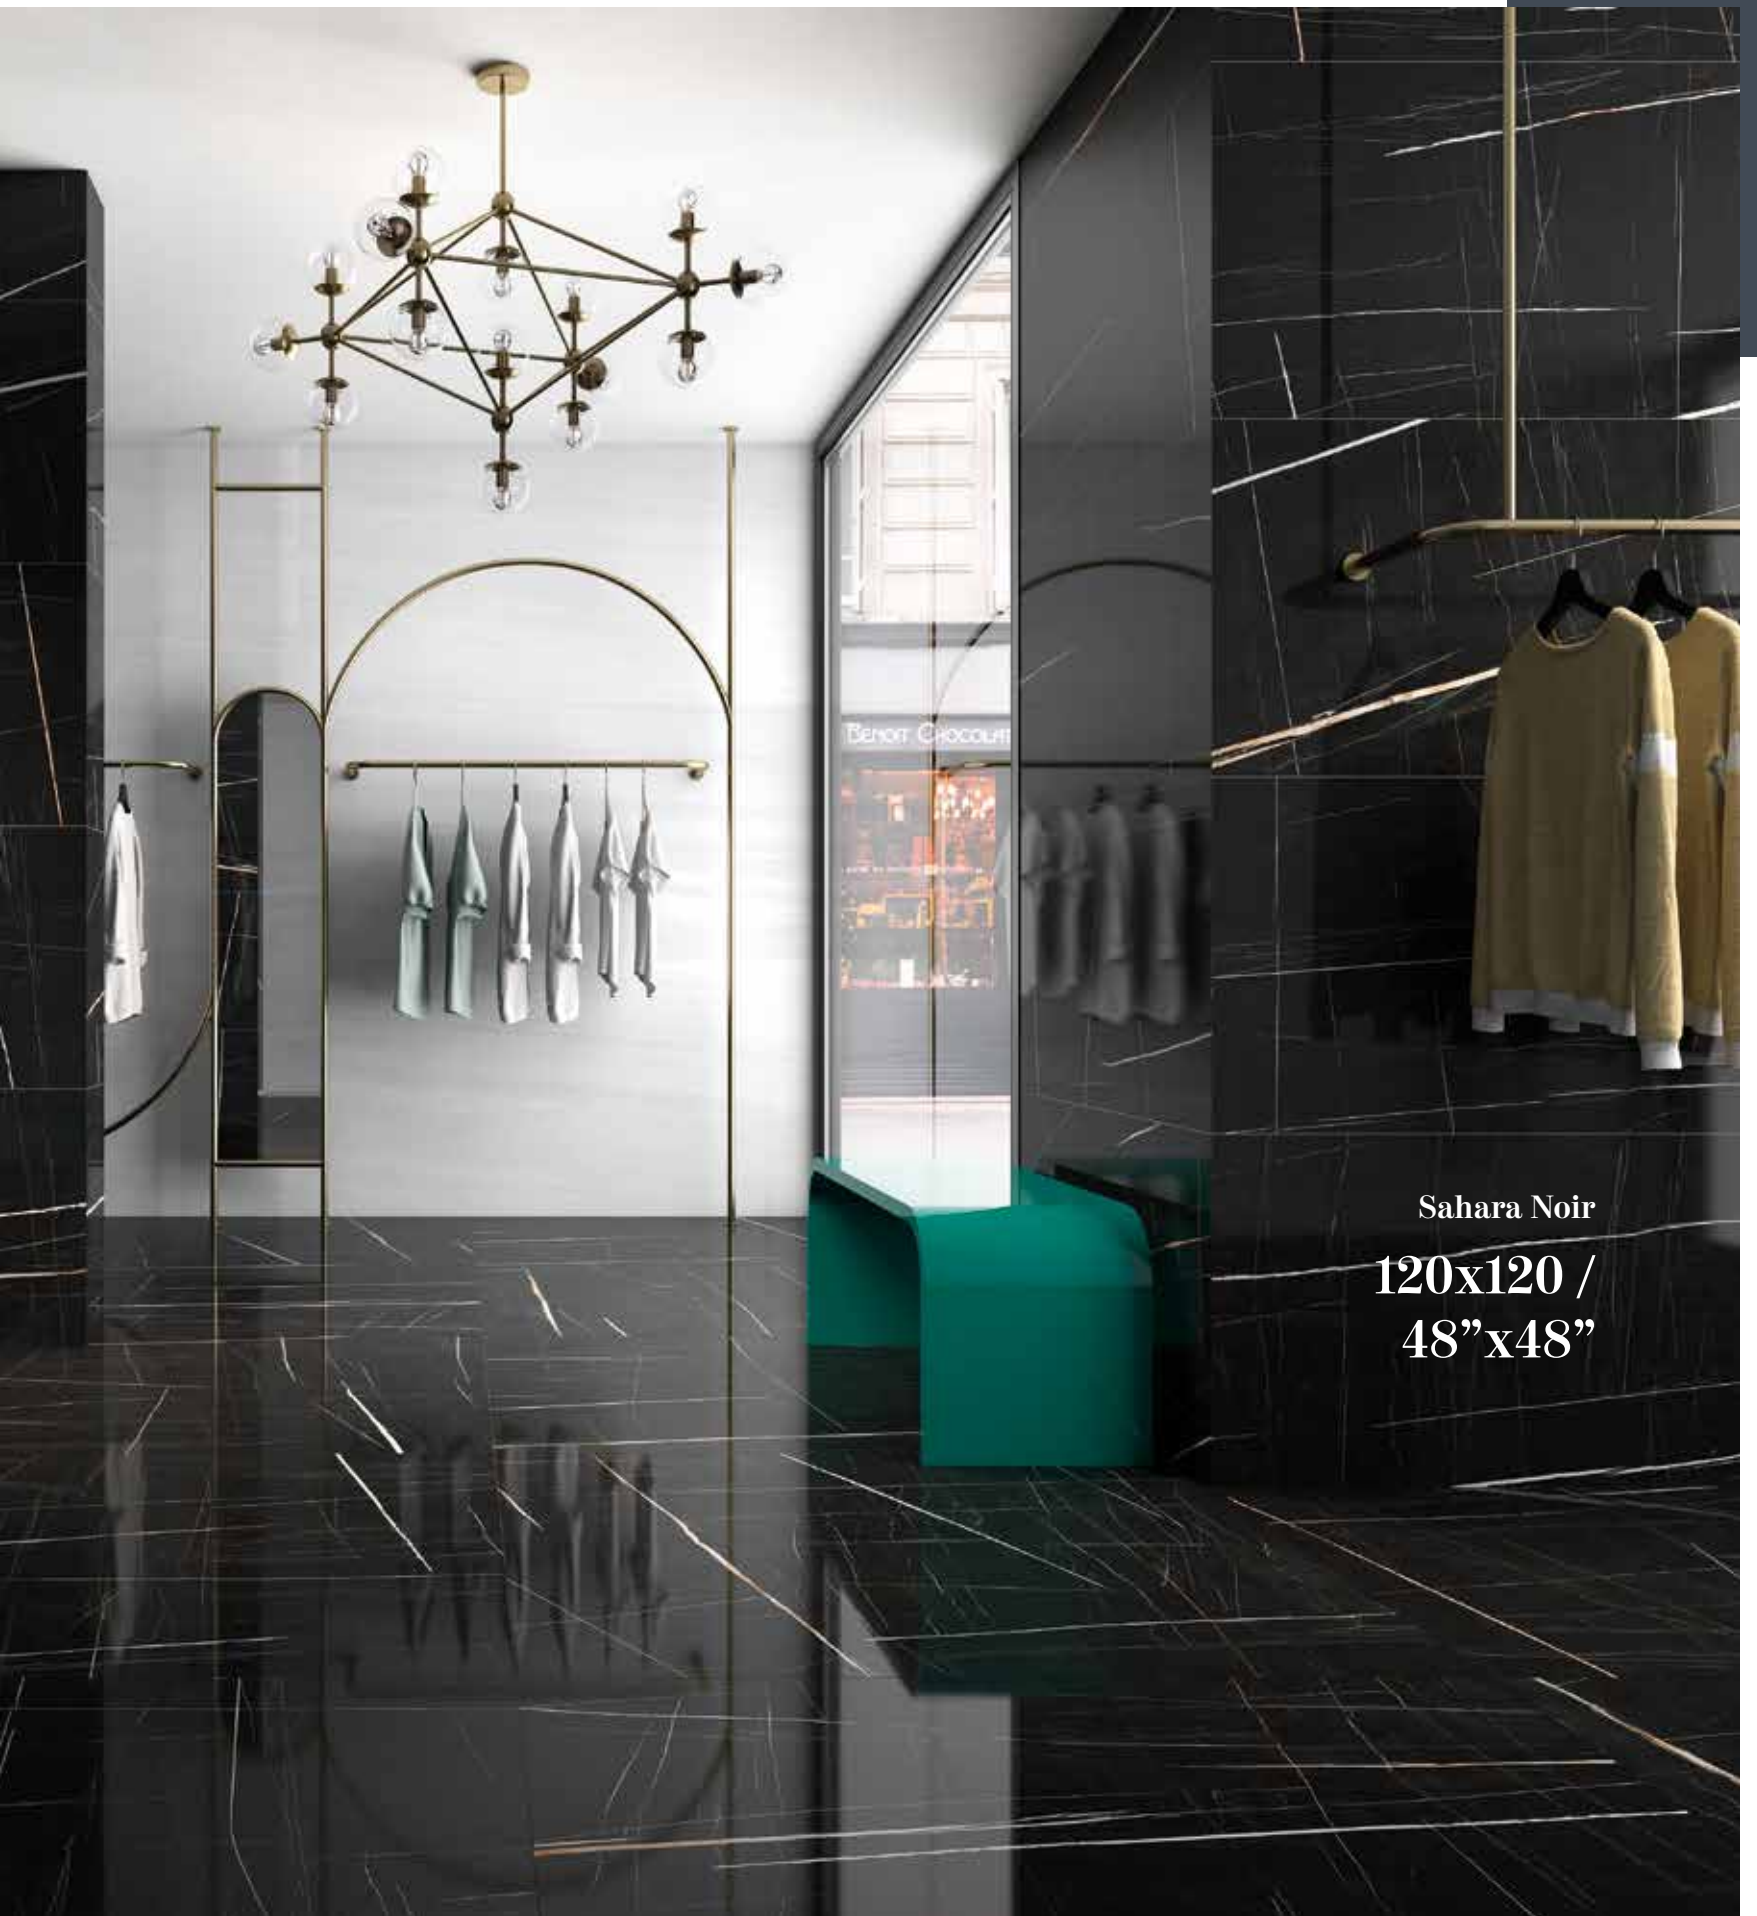

SUPER POLISHED

Sizes / Formatos

SUPER POLISHED RECTIFIED

Shade Variation / Variación Gráfica

NOIR

Sahara Noir
120x120 /
48"x48"

NIT

SUPER POLISHED