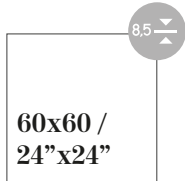

Sizes / Formatos

GLOSSY GLAZED RECTIFIED