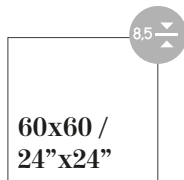

Sizes / Formatos

GLOSSY GLAZED RECTIFIED - NATURAL RECTIFIED