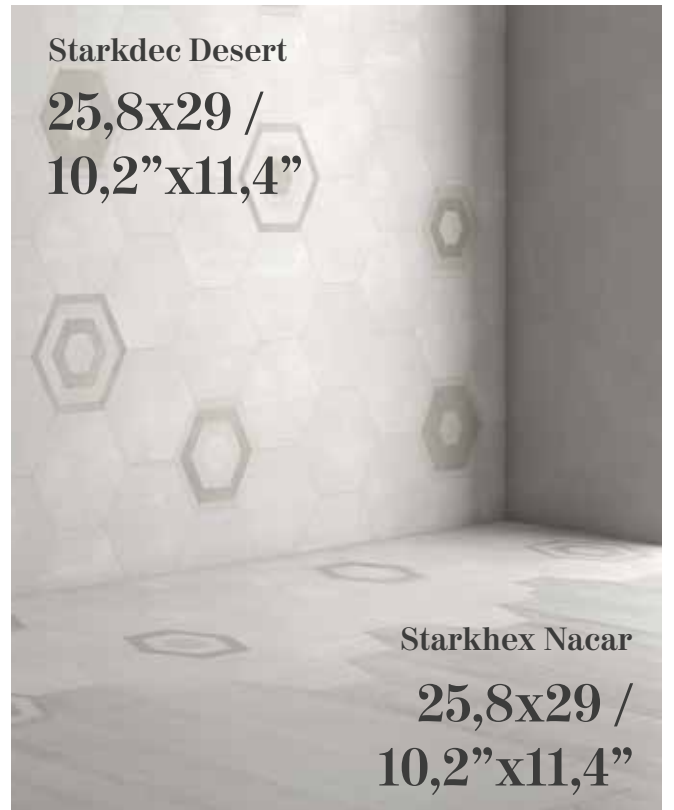

Starkhex Nacar

25,8x29 /
10,2"x11,4"