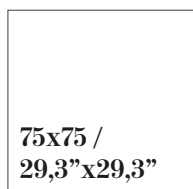

Sizes / Formatos

NATURAL RECTIFIED