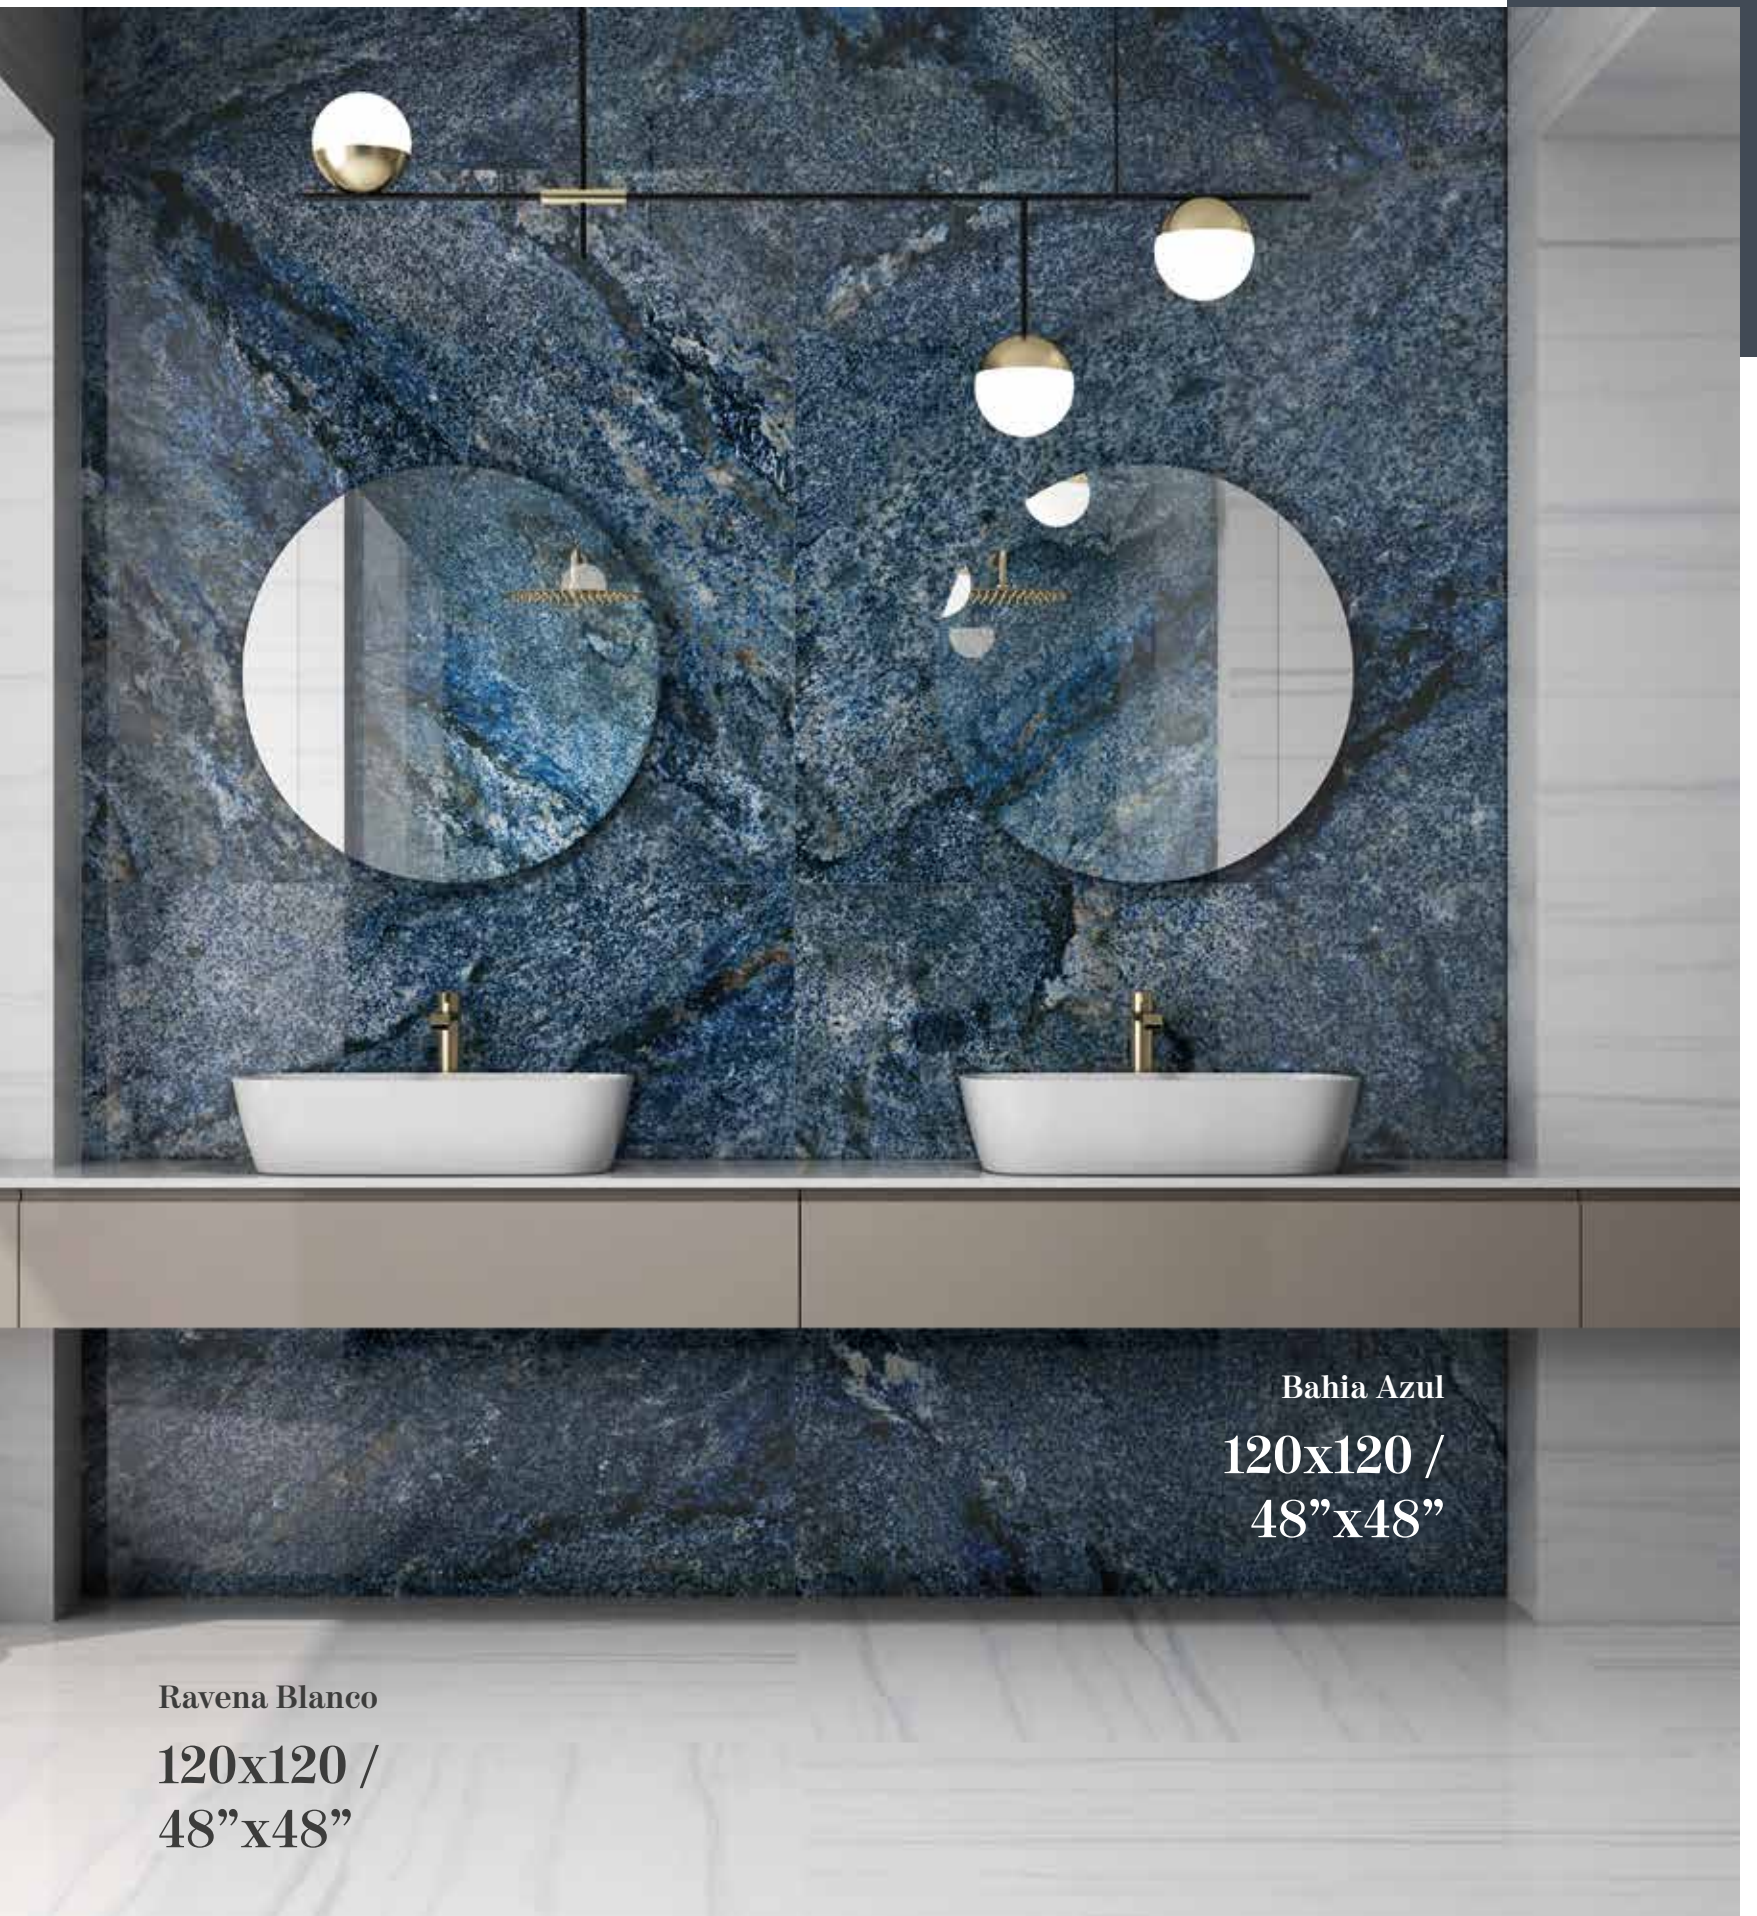

Sizes / Formatos

SUPER POLISHED RECTIFIED

120x120 /
48"x48"

60x120 /
24"x48"

Shade Variation / Variación Gráfica

AZUL

Bahia Azul
120x120 /
48"x48"

Ravena Blanco
120x120 /
48"x48"