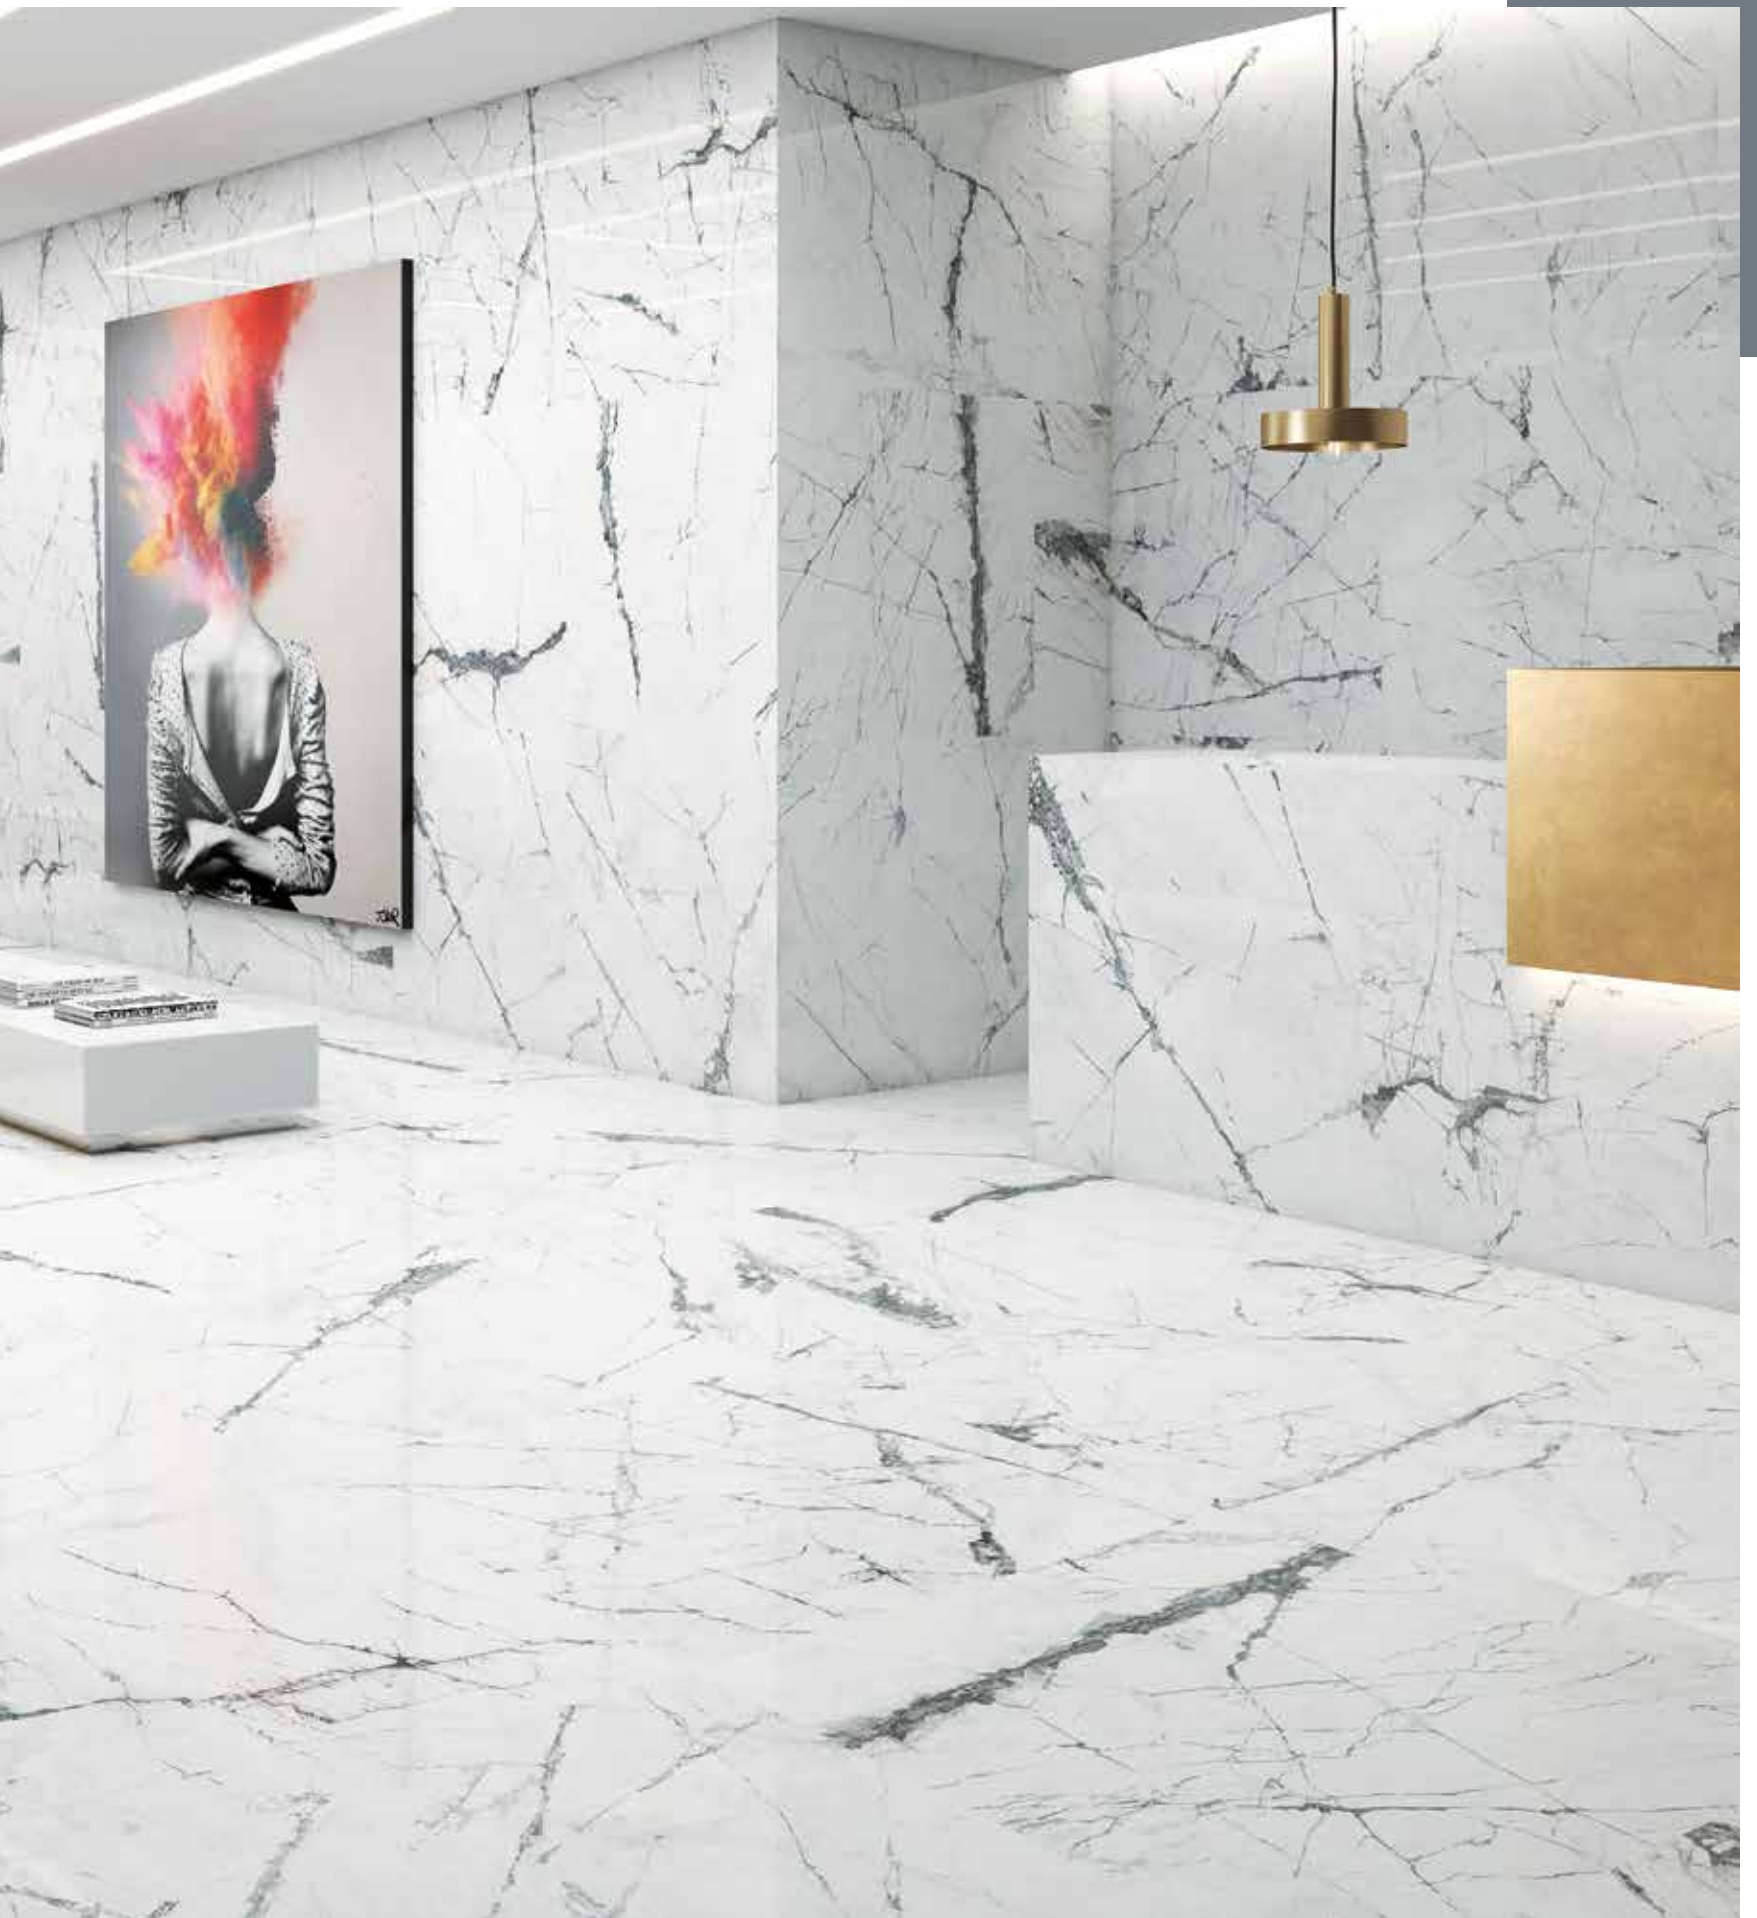

KAIROS

POLISHED PORCELAIN

Sizes / Formatos

POLISHED RECTIFIED - NATURAL RECTIFIED

Shade Variation / Variación Gráfica

Kairos Blanco
90x90 /
35,4"x35,4"

RAVENA

POLISHED PORCELAIN