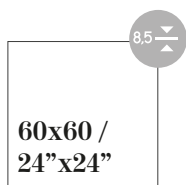

Sizes / Formatos

NATURAL RECTIFIED