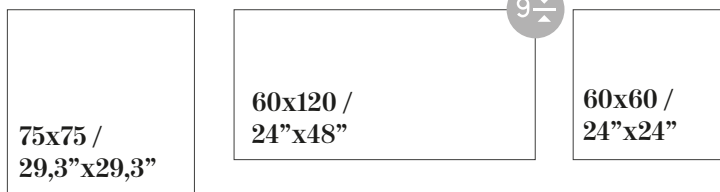

LUXURY

GLAZED PORCELAIN

Sizes / Formatos

GLOSSY GLAZED RECTIFIED