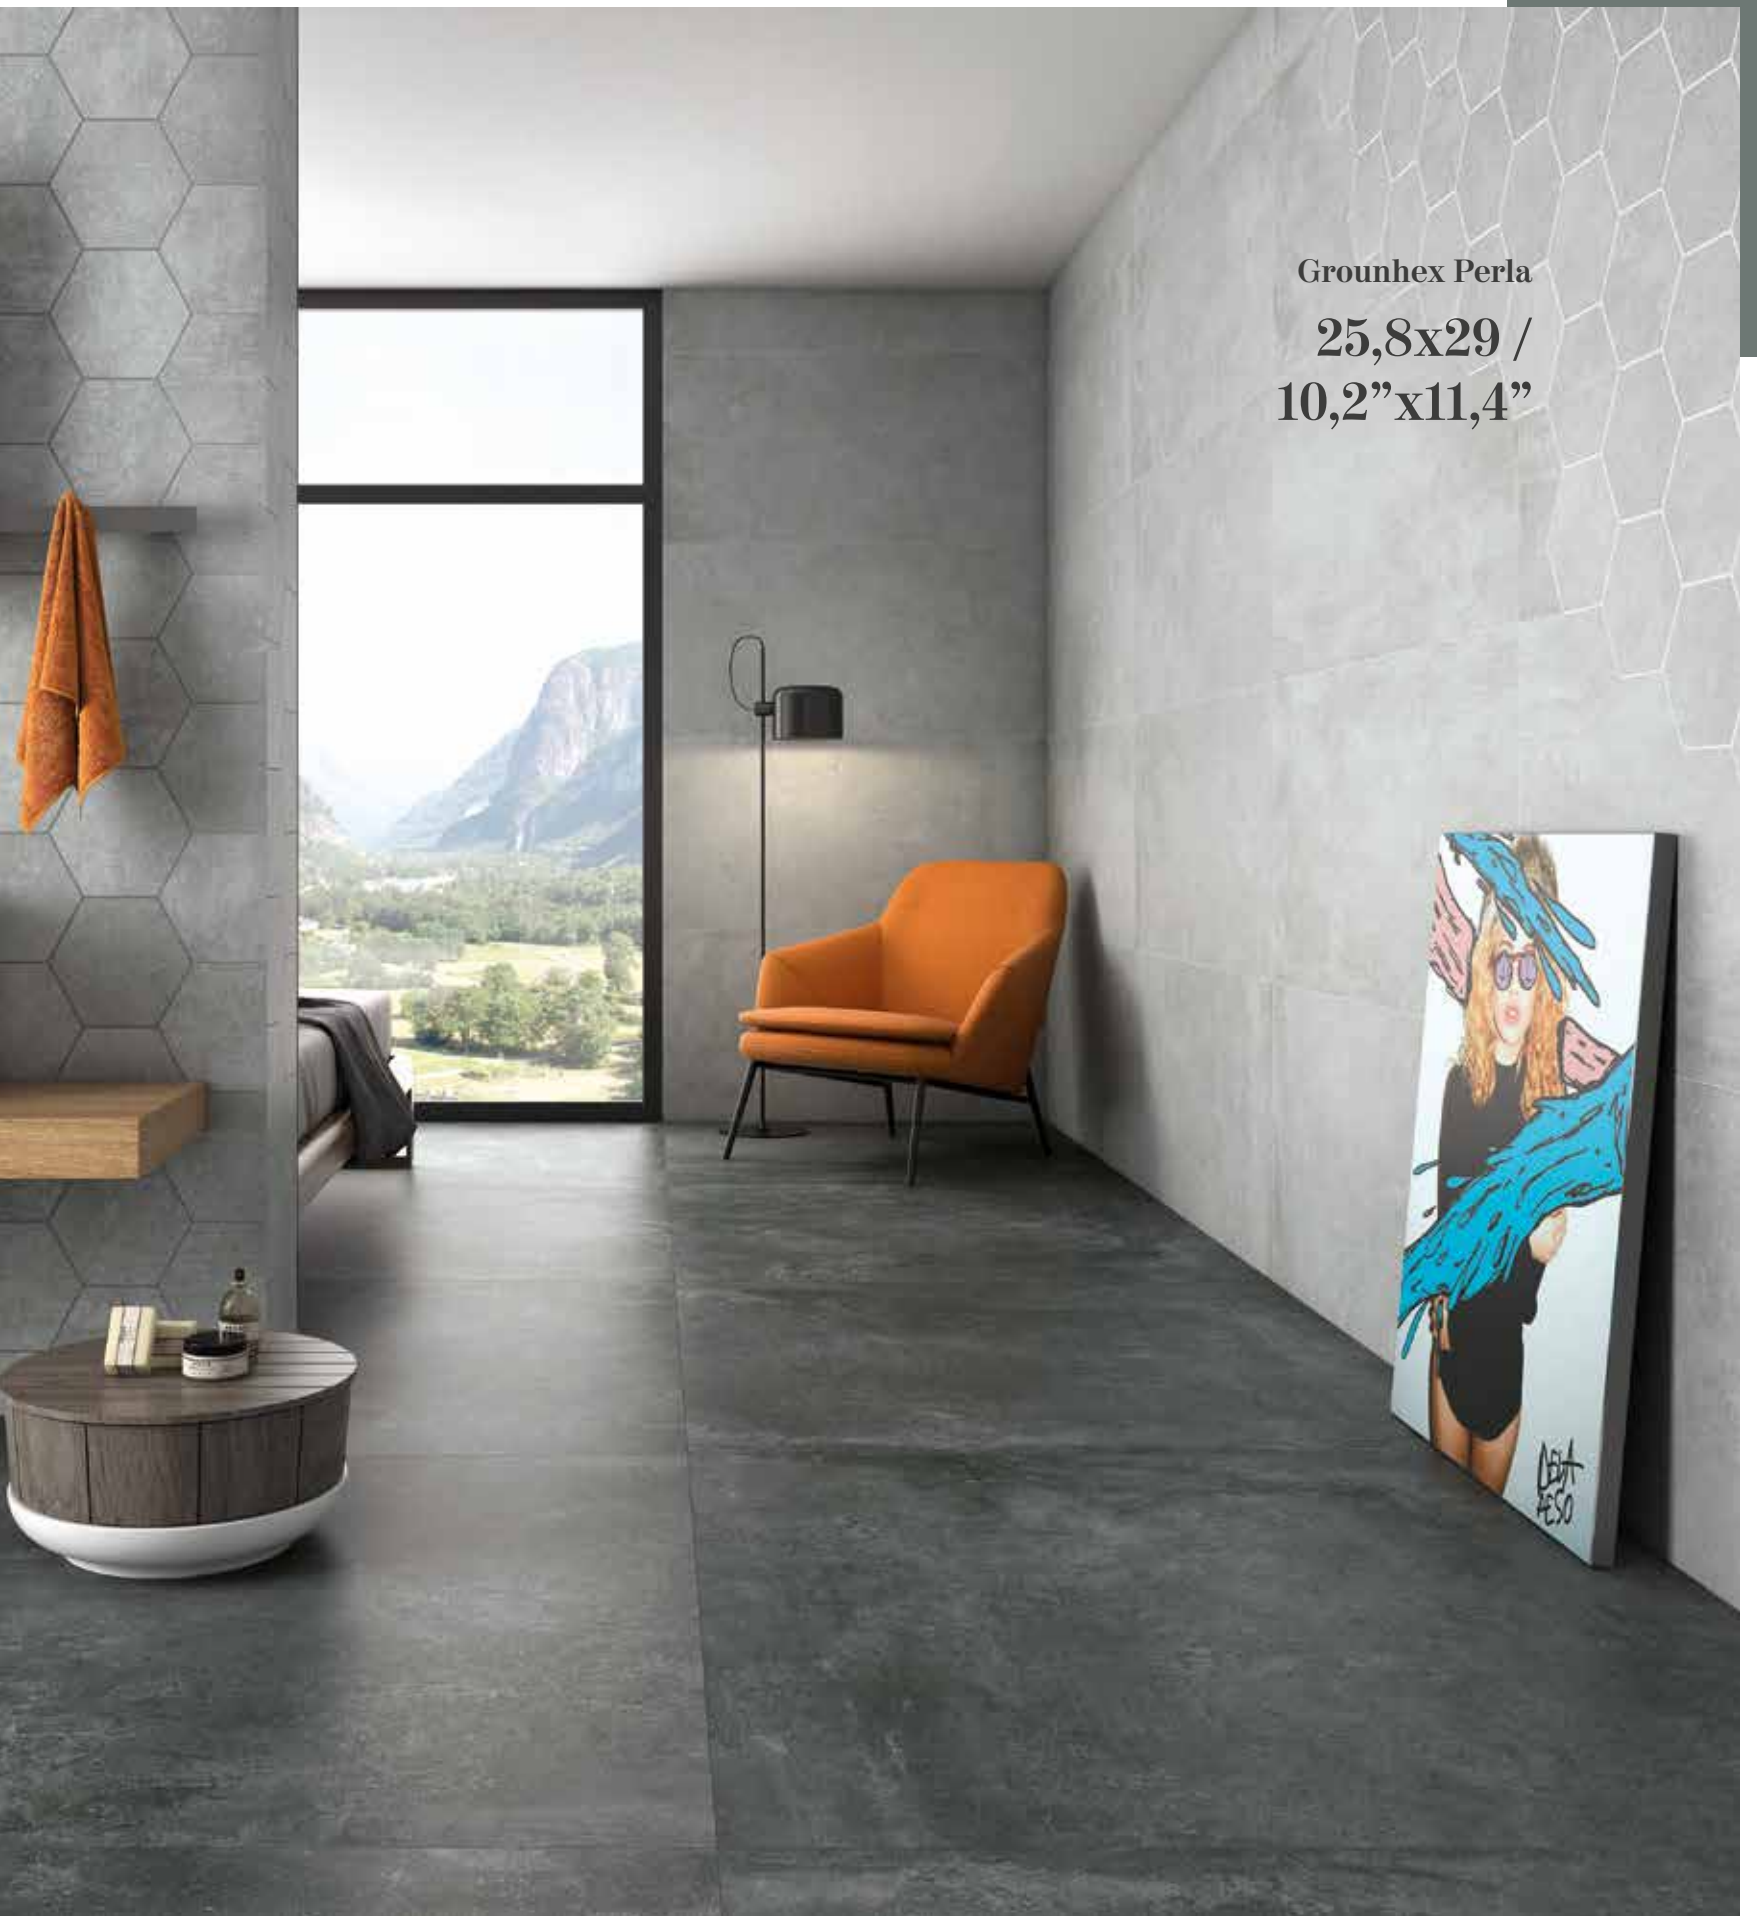

Grounhex Perla
25,8x29 /
10,2"x11,4"