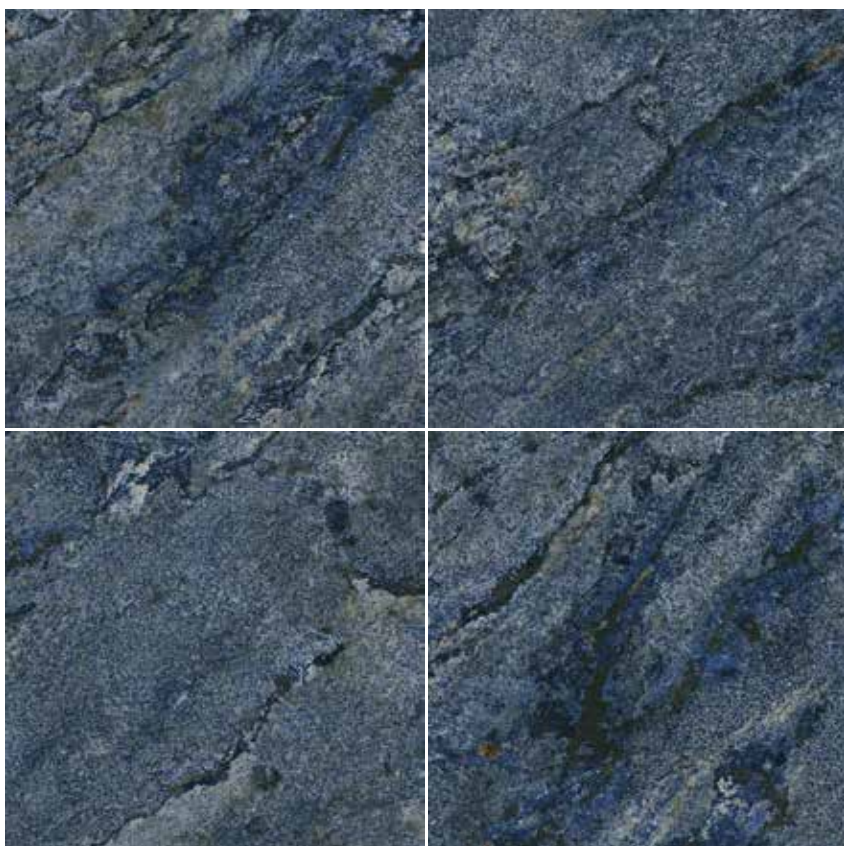

Sizes / Formatos

SUPER POLISHED RECTIFIED

120x120 /
48"x48"

60x120 /
24"x48"

Shade Variation / Variación Gráfica

AZUL

Bahia Azul
120x120 /
48"x48"

Ravena Blanco
120x120 /
48"x48"