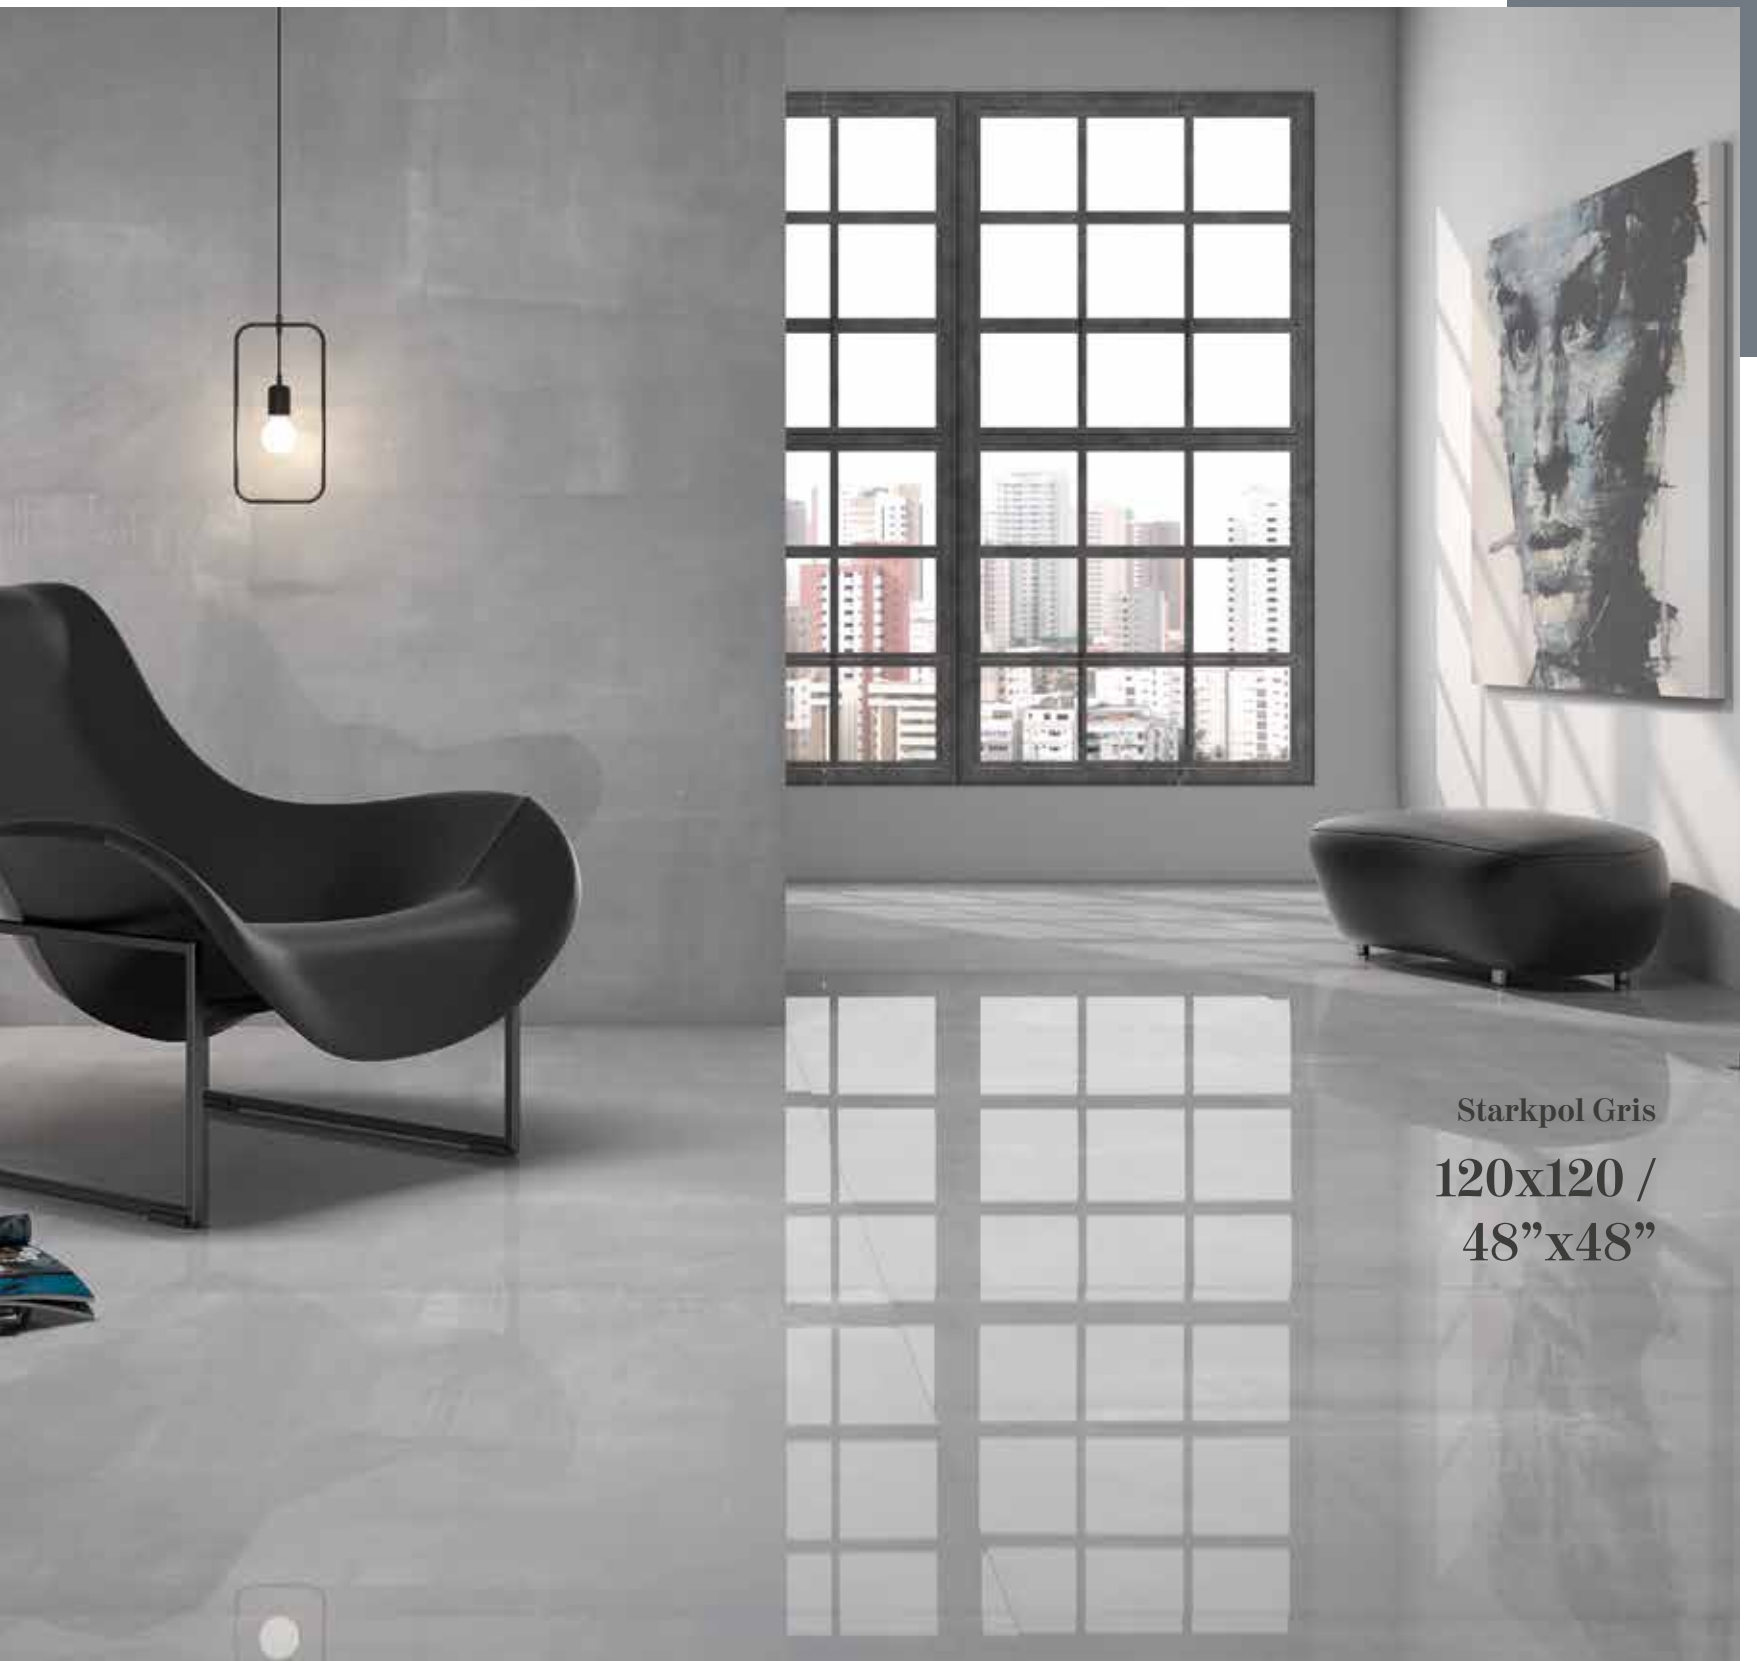

NACAR

ARGENT

GRIS

Starkpol Gris
120x120 /
48"x48"