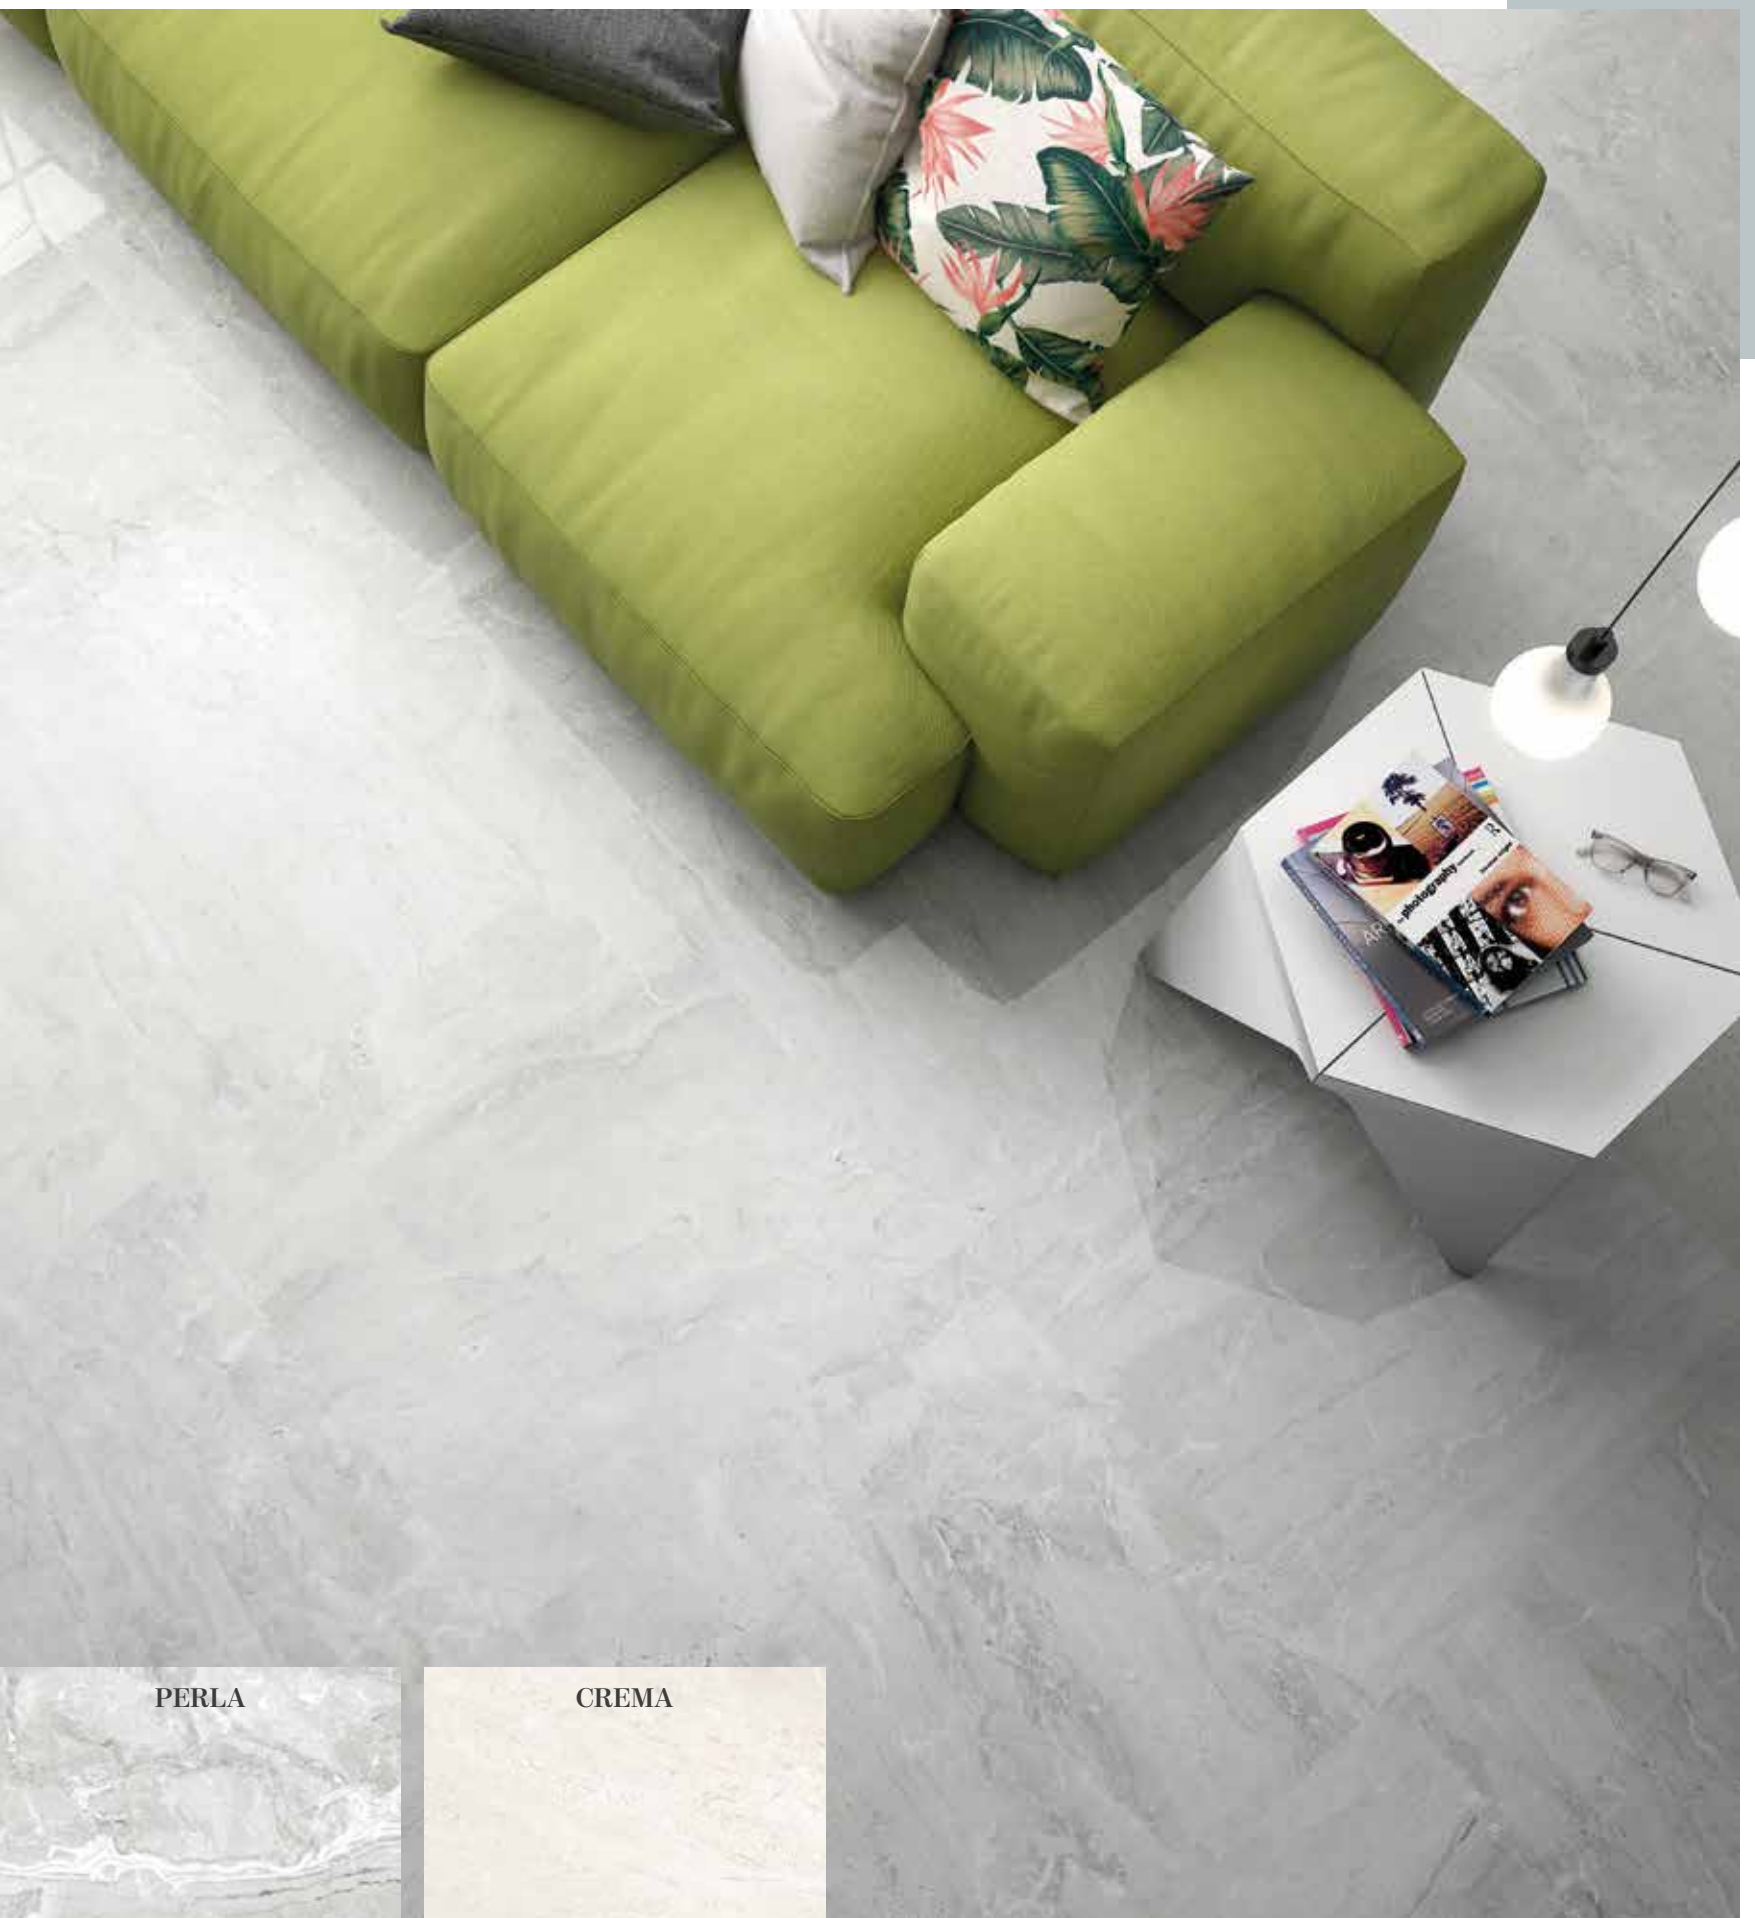

THOLOS

GLAZED PORCELAIN

Sizes / Formatos

GLOSSY GLAZED RECTIFIED

9

GLOSSY GLAZED

Shade Variation / Variación Gráfica

Tholos Perla
60x60 /
24"x24"