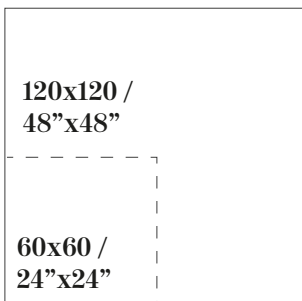

Sizes / Formatos

NATURAL RECTIFIED