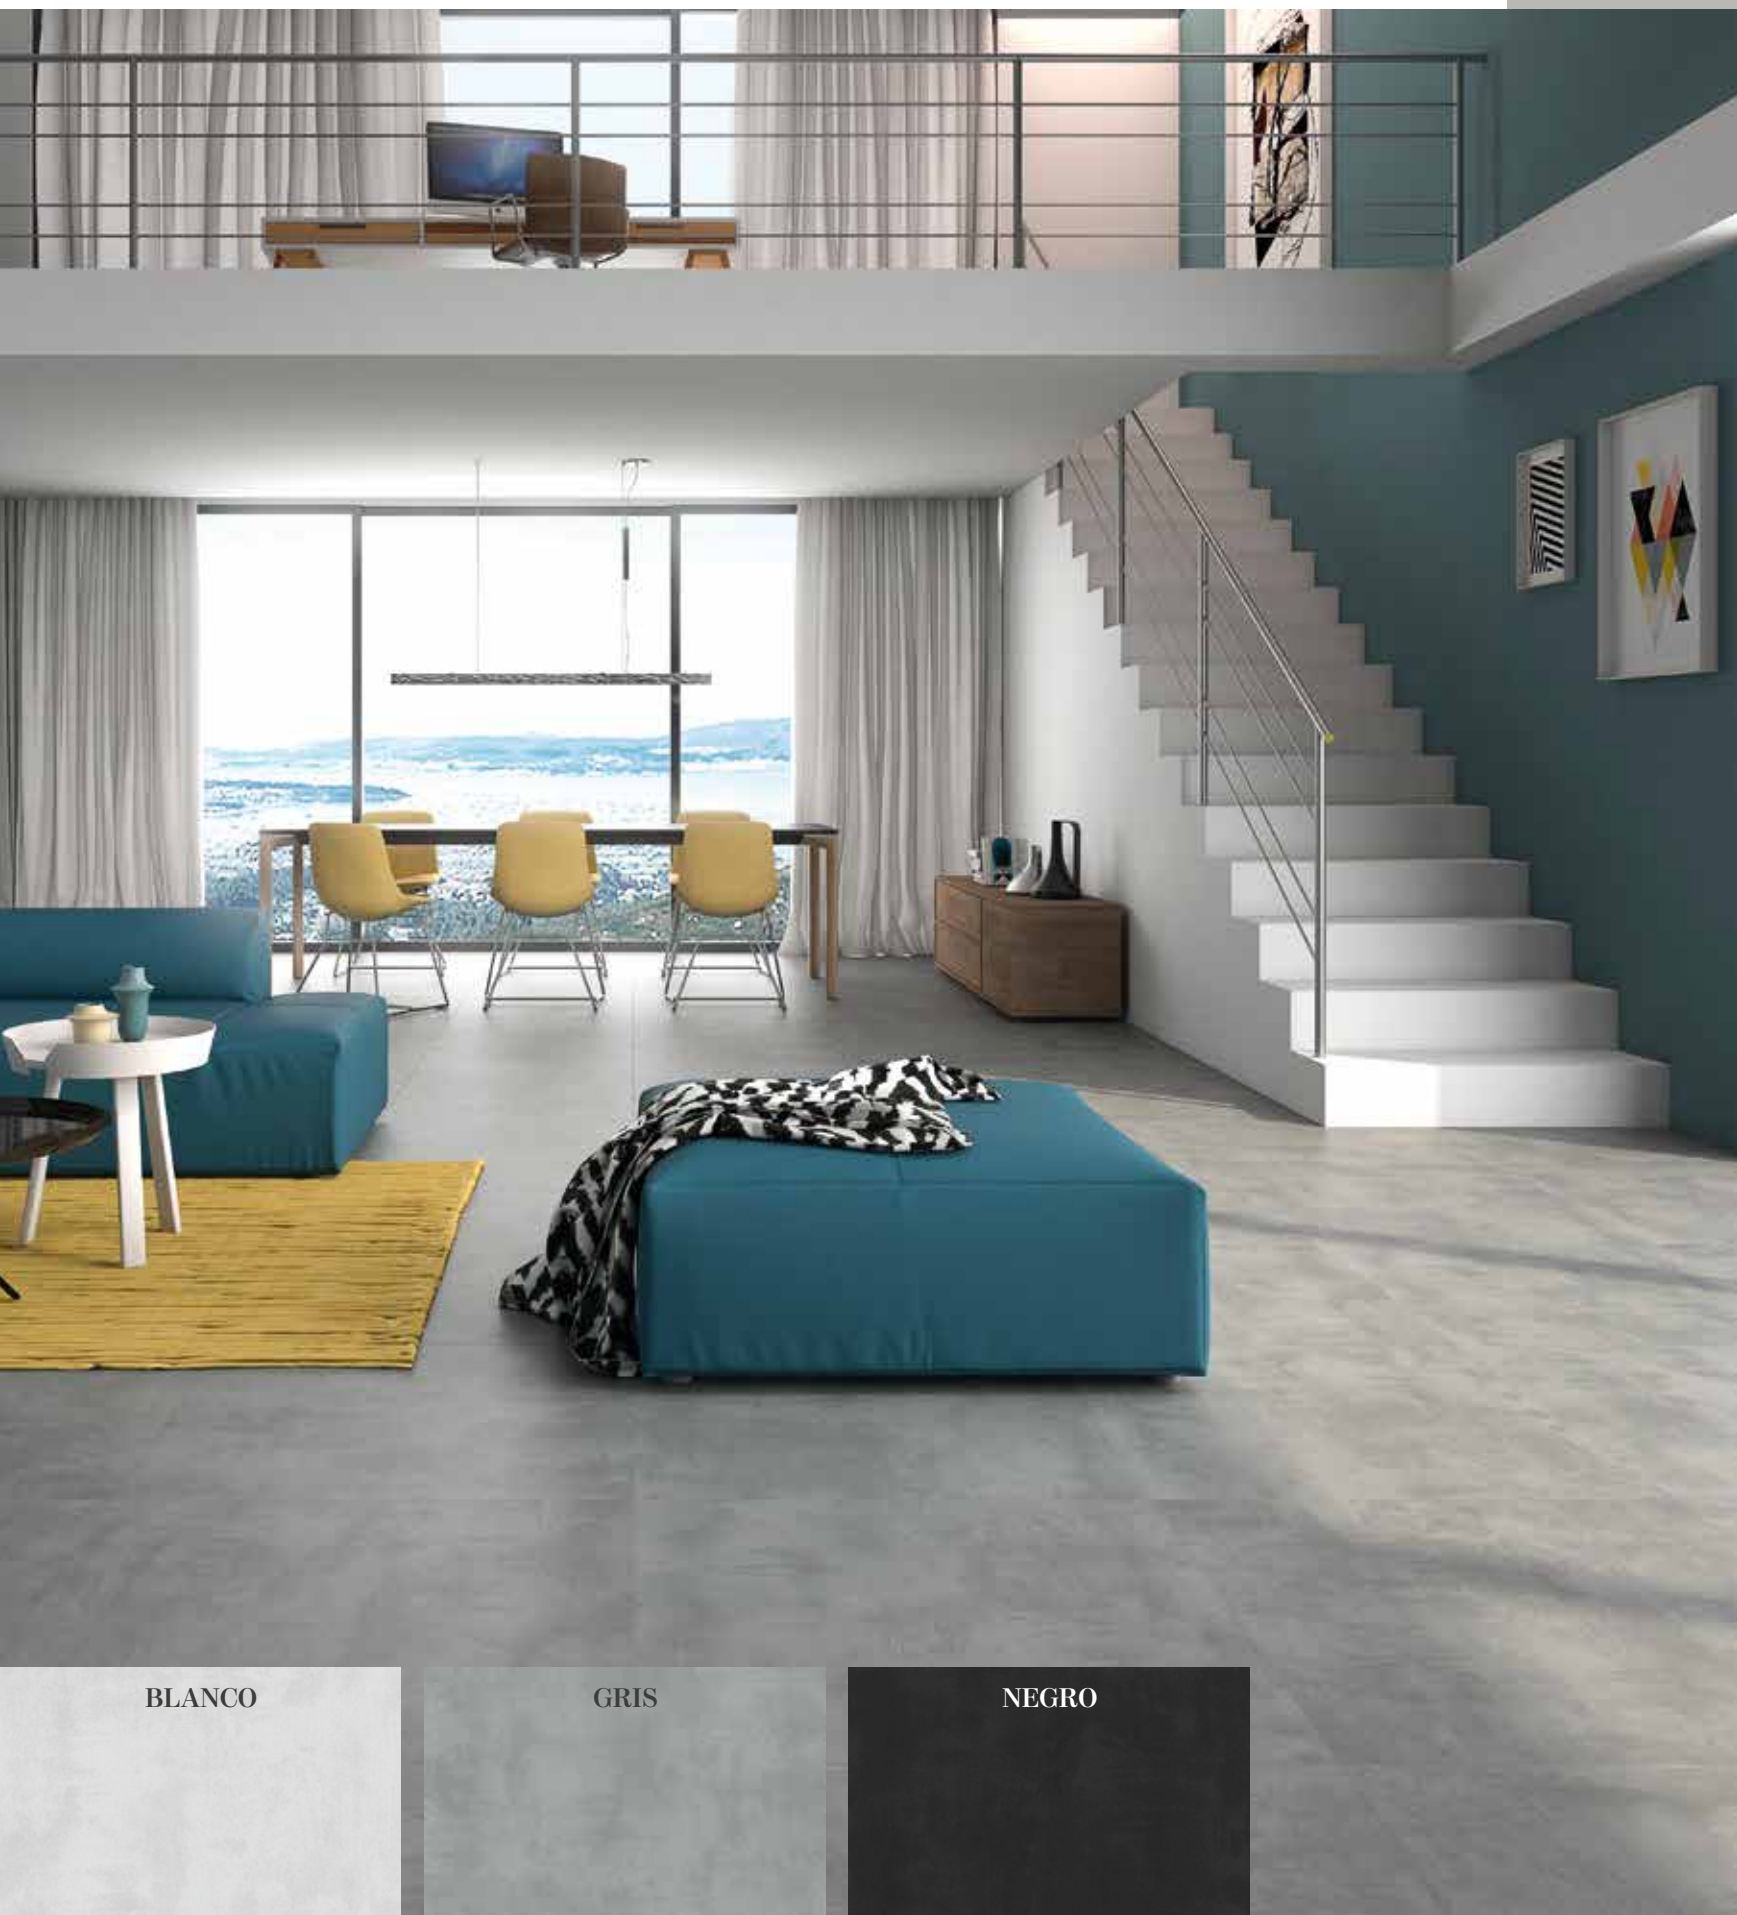

BLANCO

GRIS

NEGRO