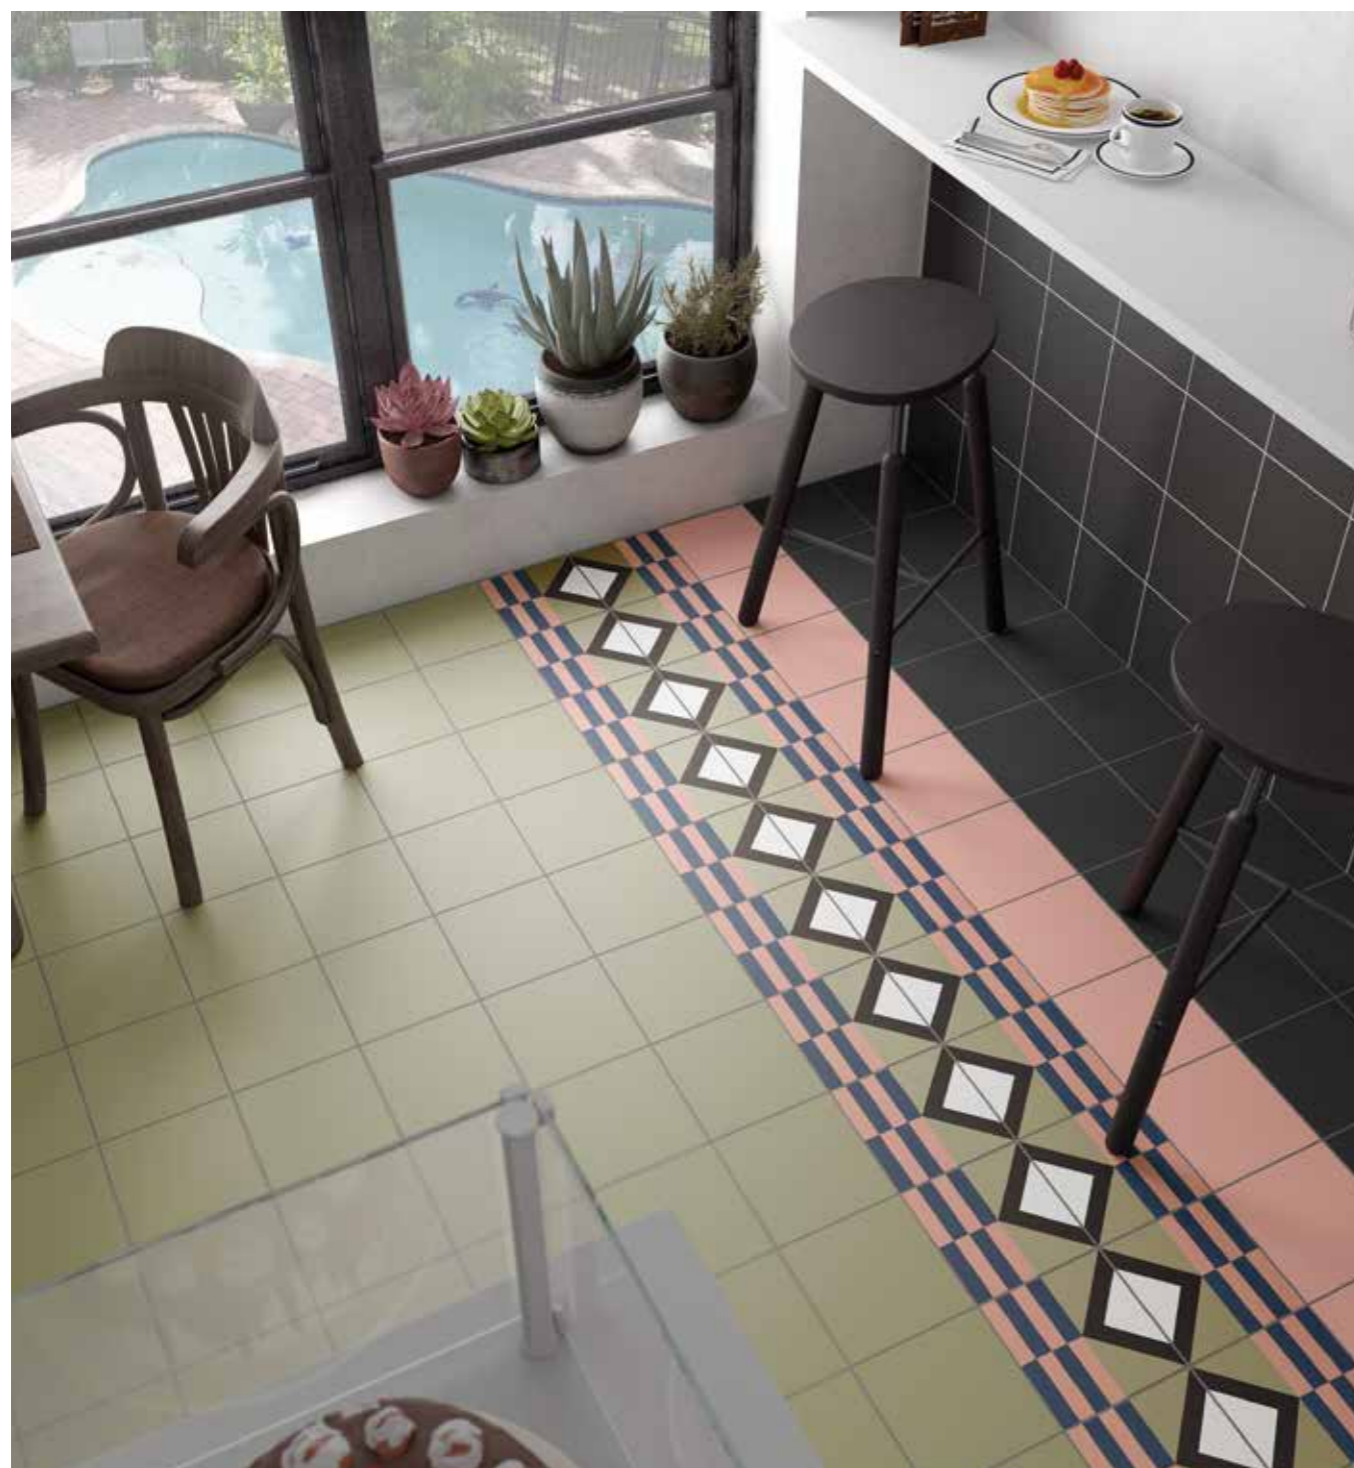

BAUHOME New

PORCELLANATO / PORCELAIN TILE
MATT / MATT

GAMMA COLORI / RANGE OF COLOURS

Bauhome Minze, Rose, Schwarz, Mark Cold 20 x 20 cm

INTERNI - ESTERNI / INDOOR - OUTDOOR

FORMATI / SIZES