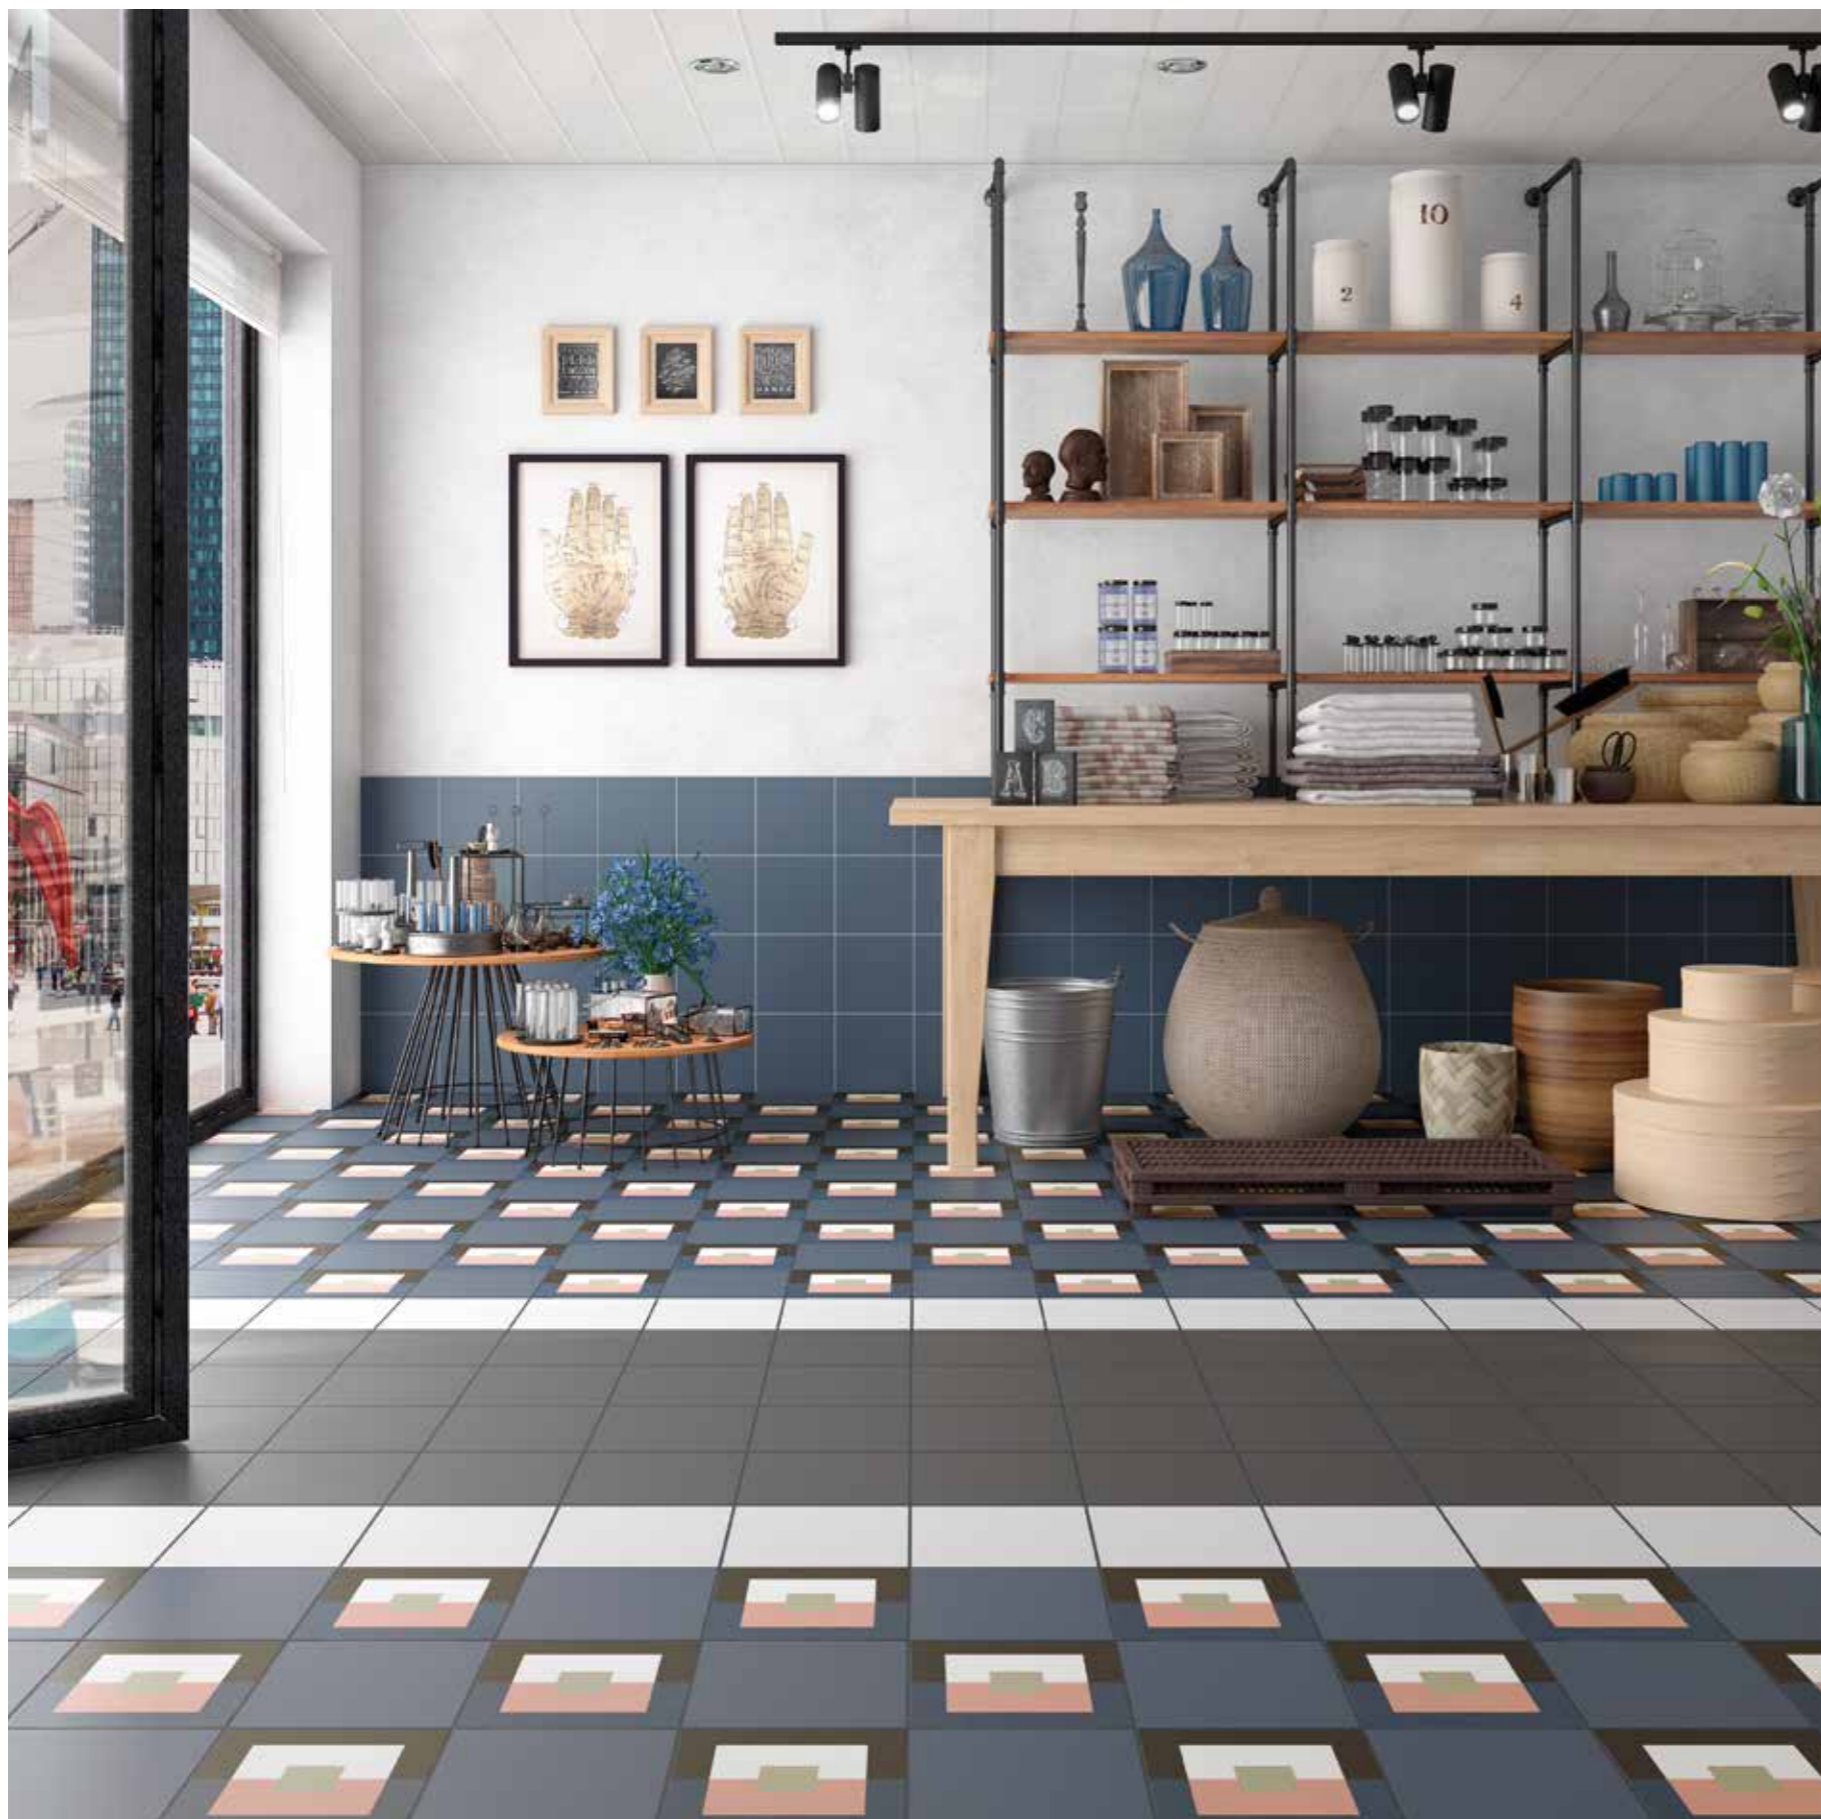

9 mm R10-B Class 3 <0.5%| >1300 N 7 4 5 ≥2 mm V1

Bauhome Terrakotta, Gün, Band Warm 20 x 20 cm

BAUHOME

PORCELLANATO / PORCELAIN TILE
MATT / MATT

Bauhome Glacier, Weiss, Band Cold 20 x 20 cm

9 / 10

Bauhome Weiss, Schwarz, Punkt Cold 20 x 20 cm